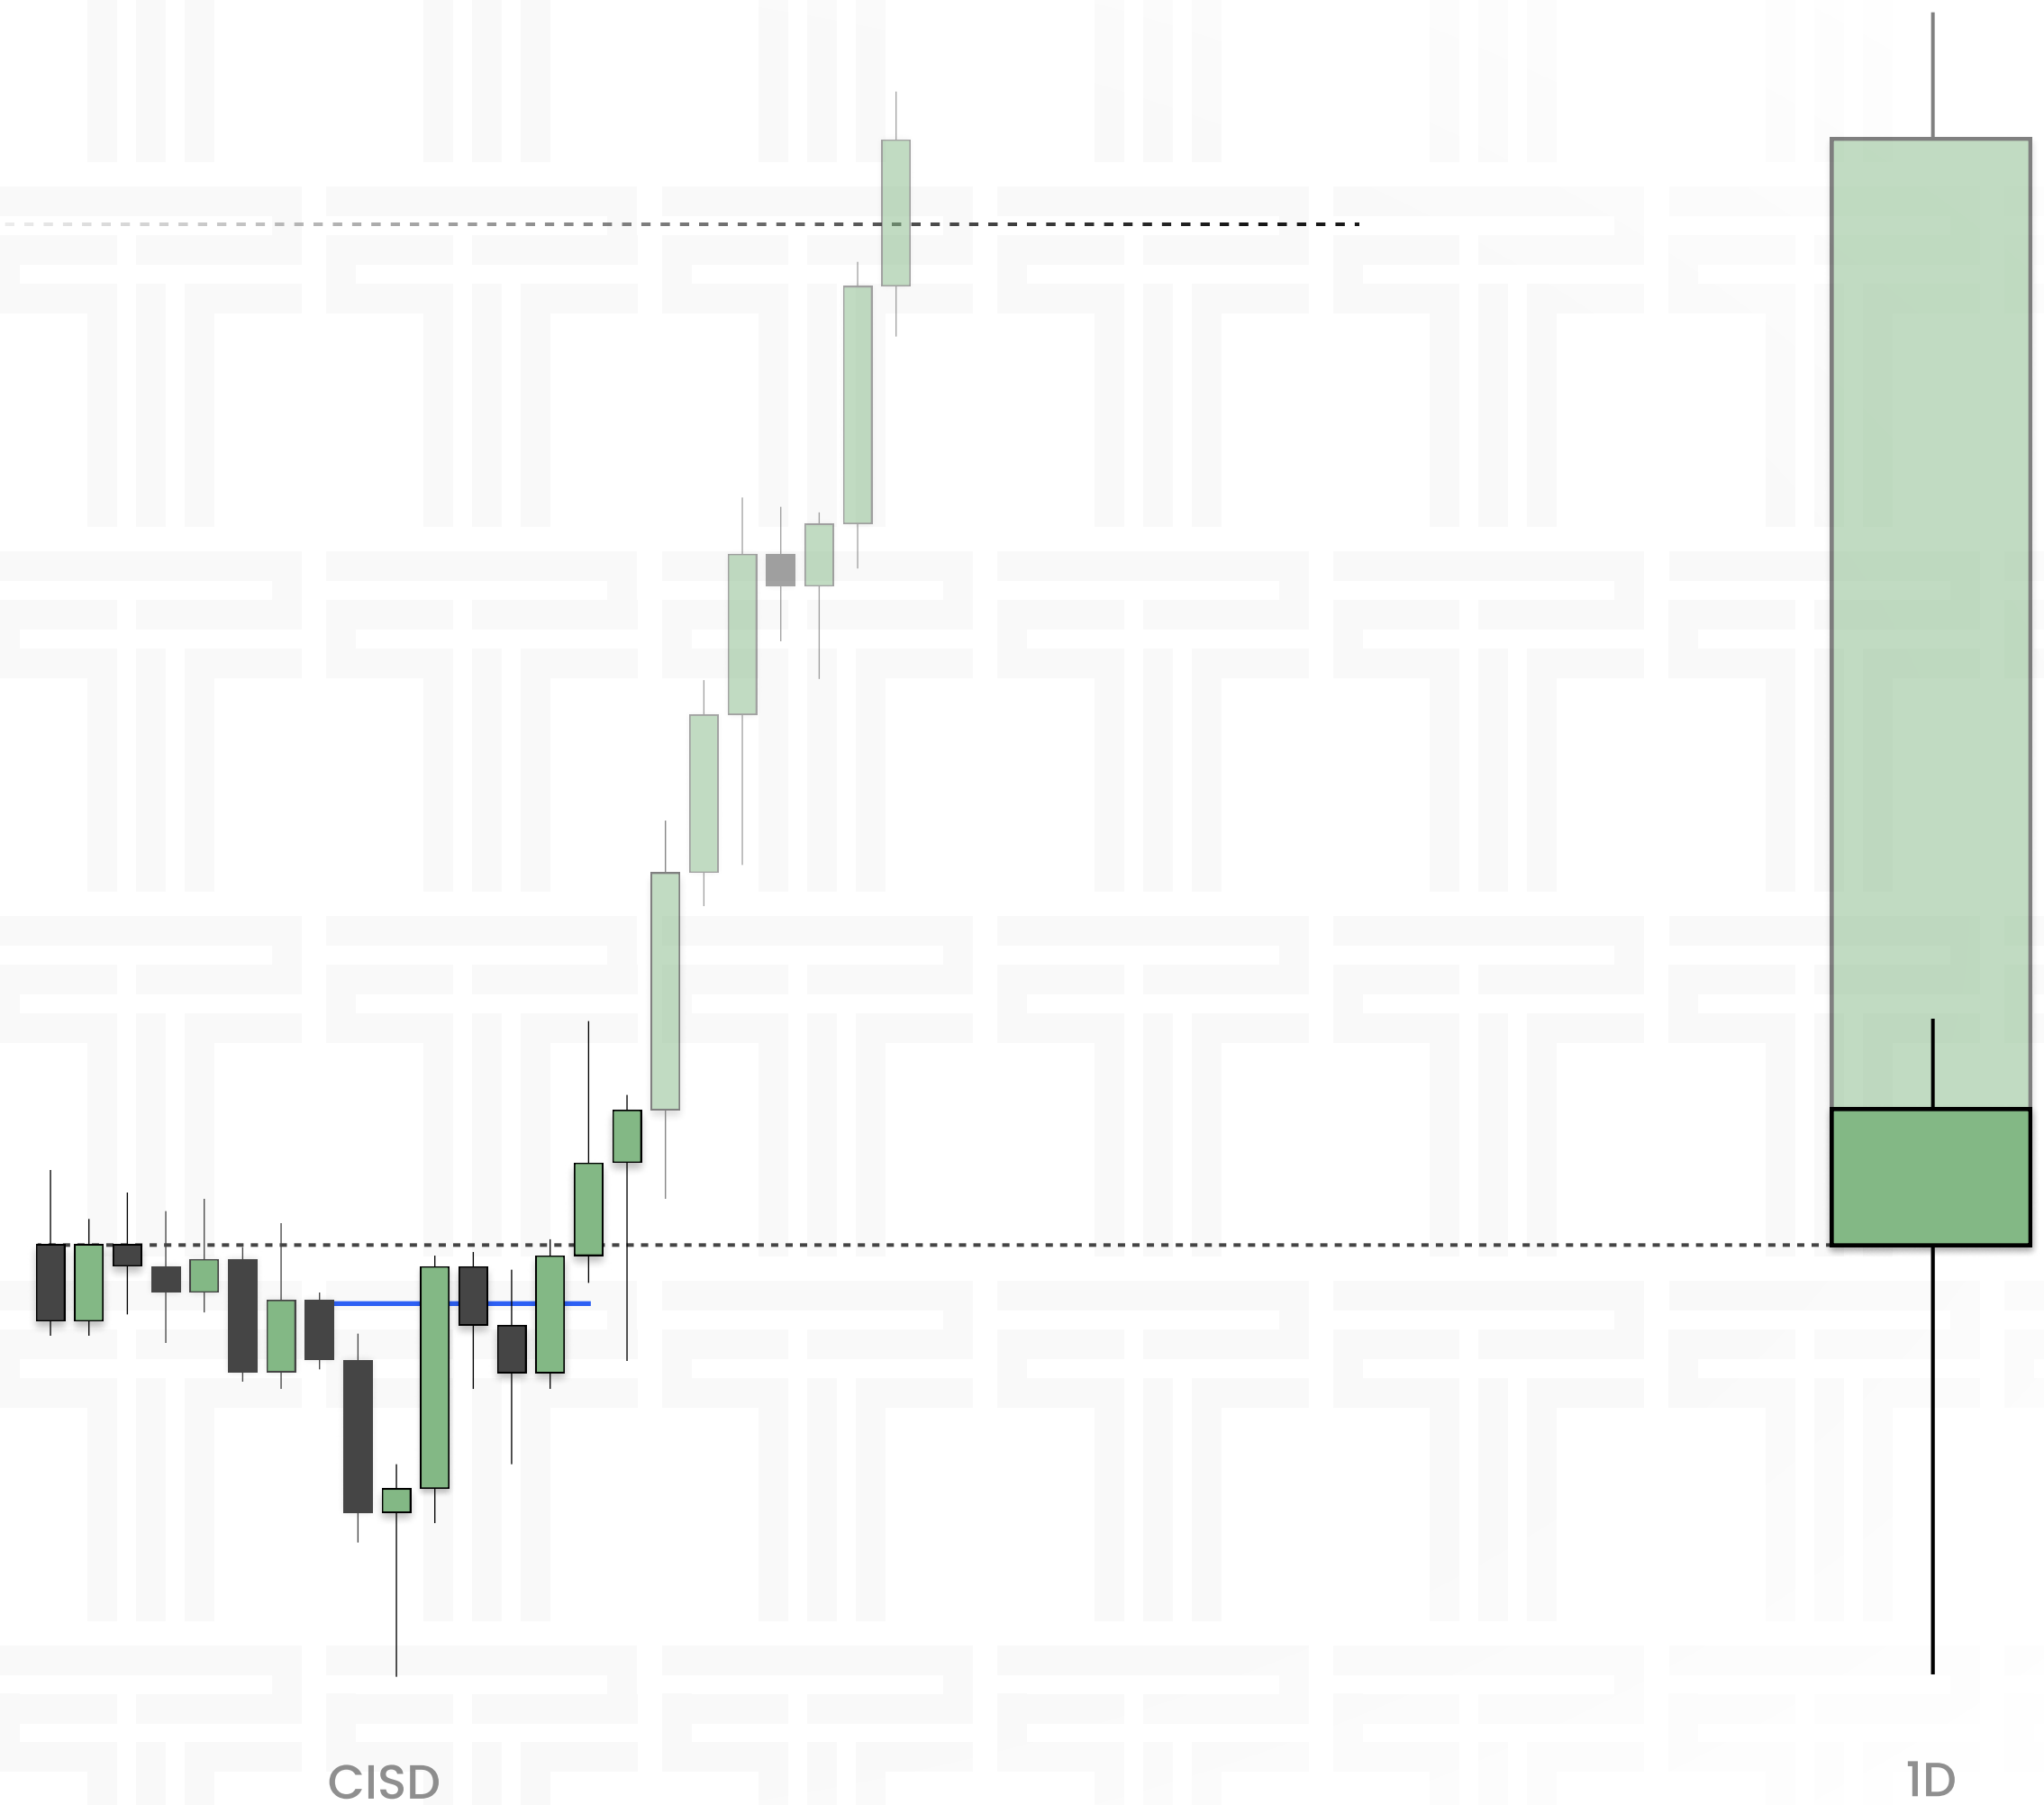

London forming the high or low of day

✓ m15 / m30 CISD

New York Reversal

New York forming the high or low of day

✓ m5 / m15 CISD

Closures

Daily Wick

4h Closure