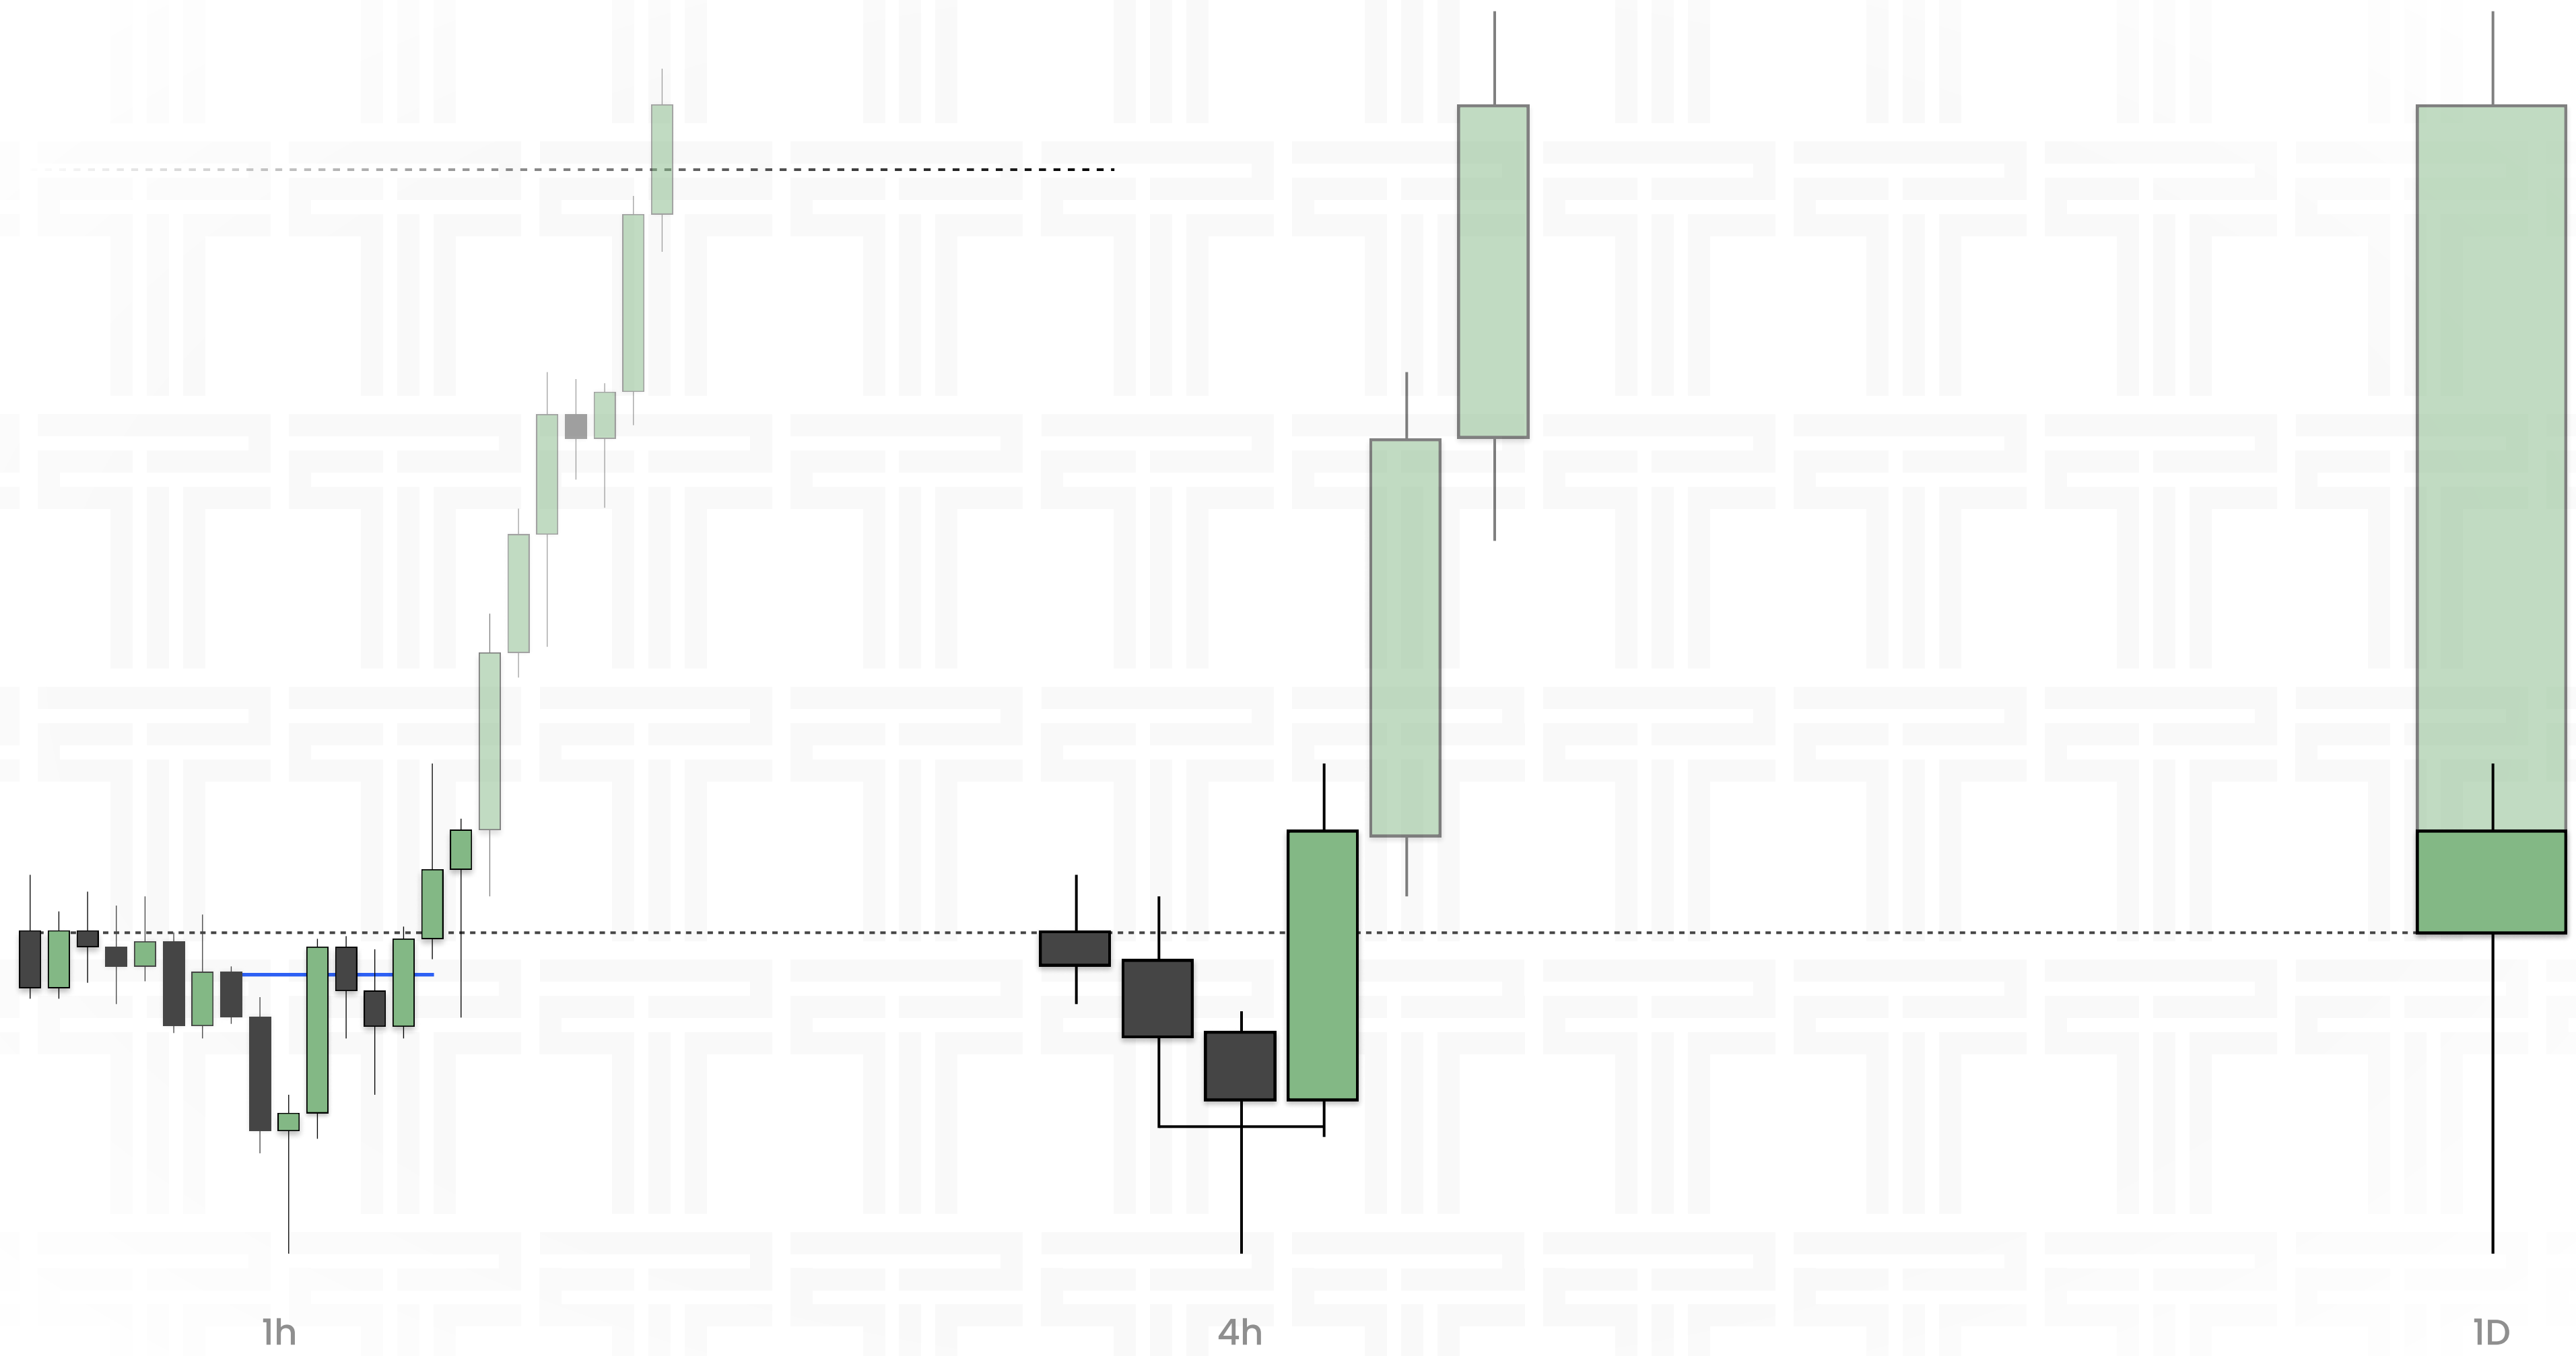

London forming the high or low of day

✓ m15 / m30 CISD

New York Reversal

New York forming the high or low of day

✓ m5 / m15 CISD

Closures

Daily Wick

4h Closure

Asia / London / New York

- ✓ POI preferred, not required
- ✓ C2 / C3 Closure

Daily Wick

1h Closure
New York

- ✓ POI required
- ✓ C2 / C3 Closure

Additional Resources

 [Mentorship](#)

 [Indicator](#)