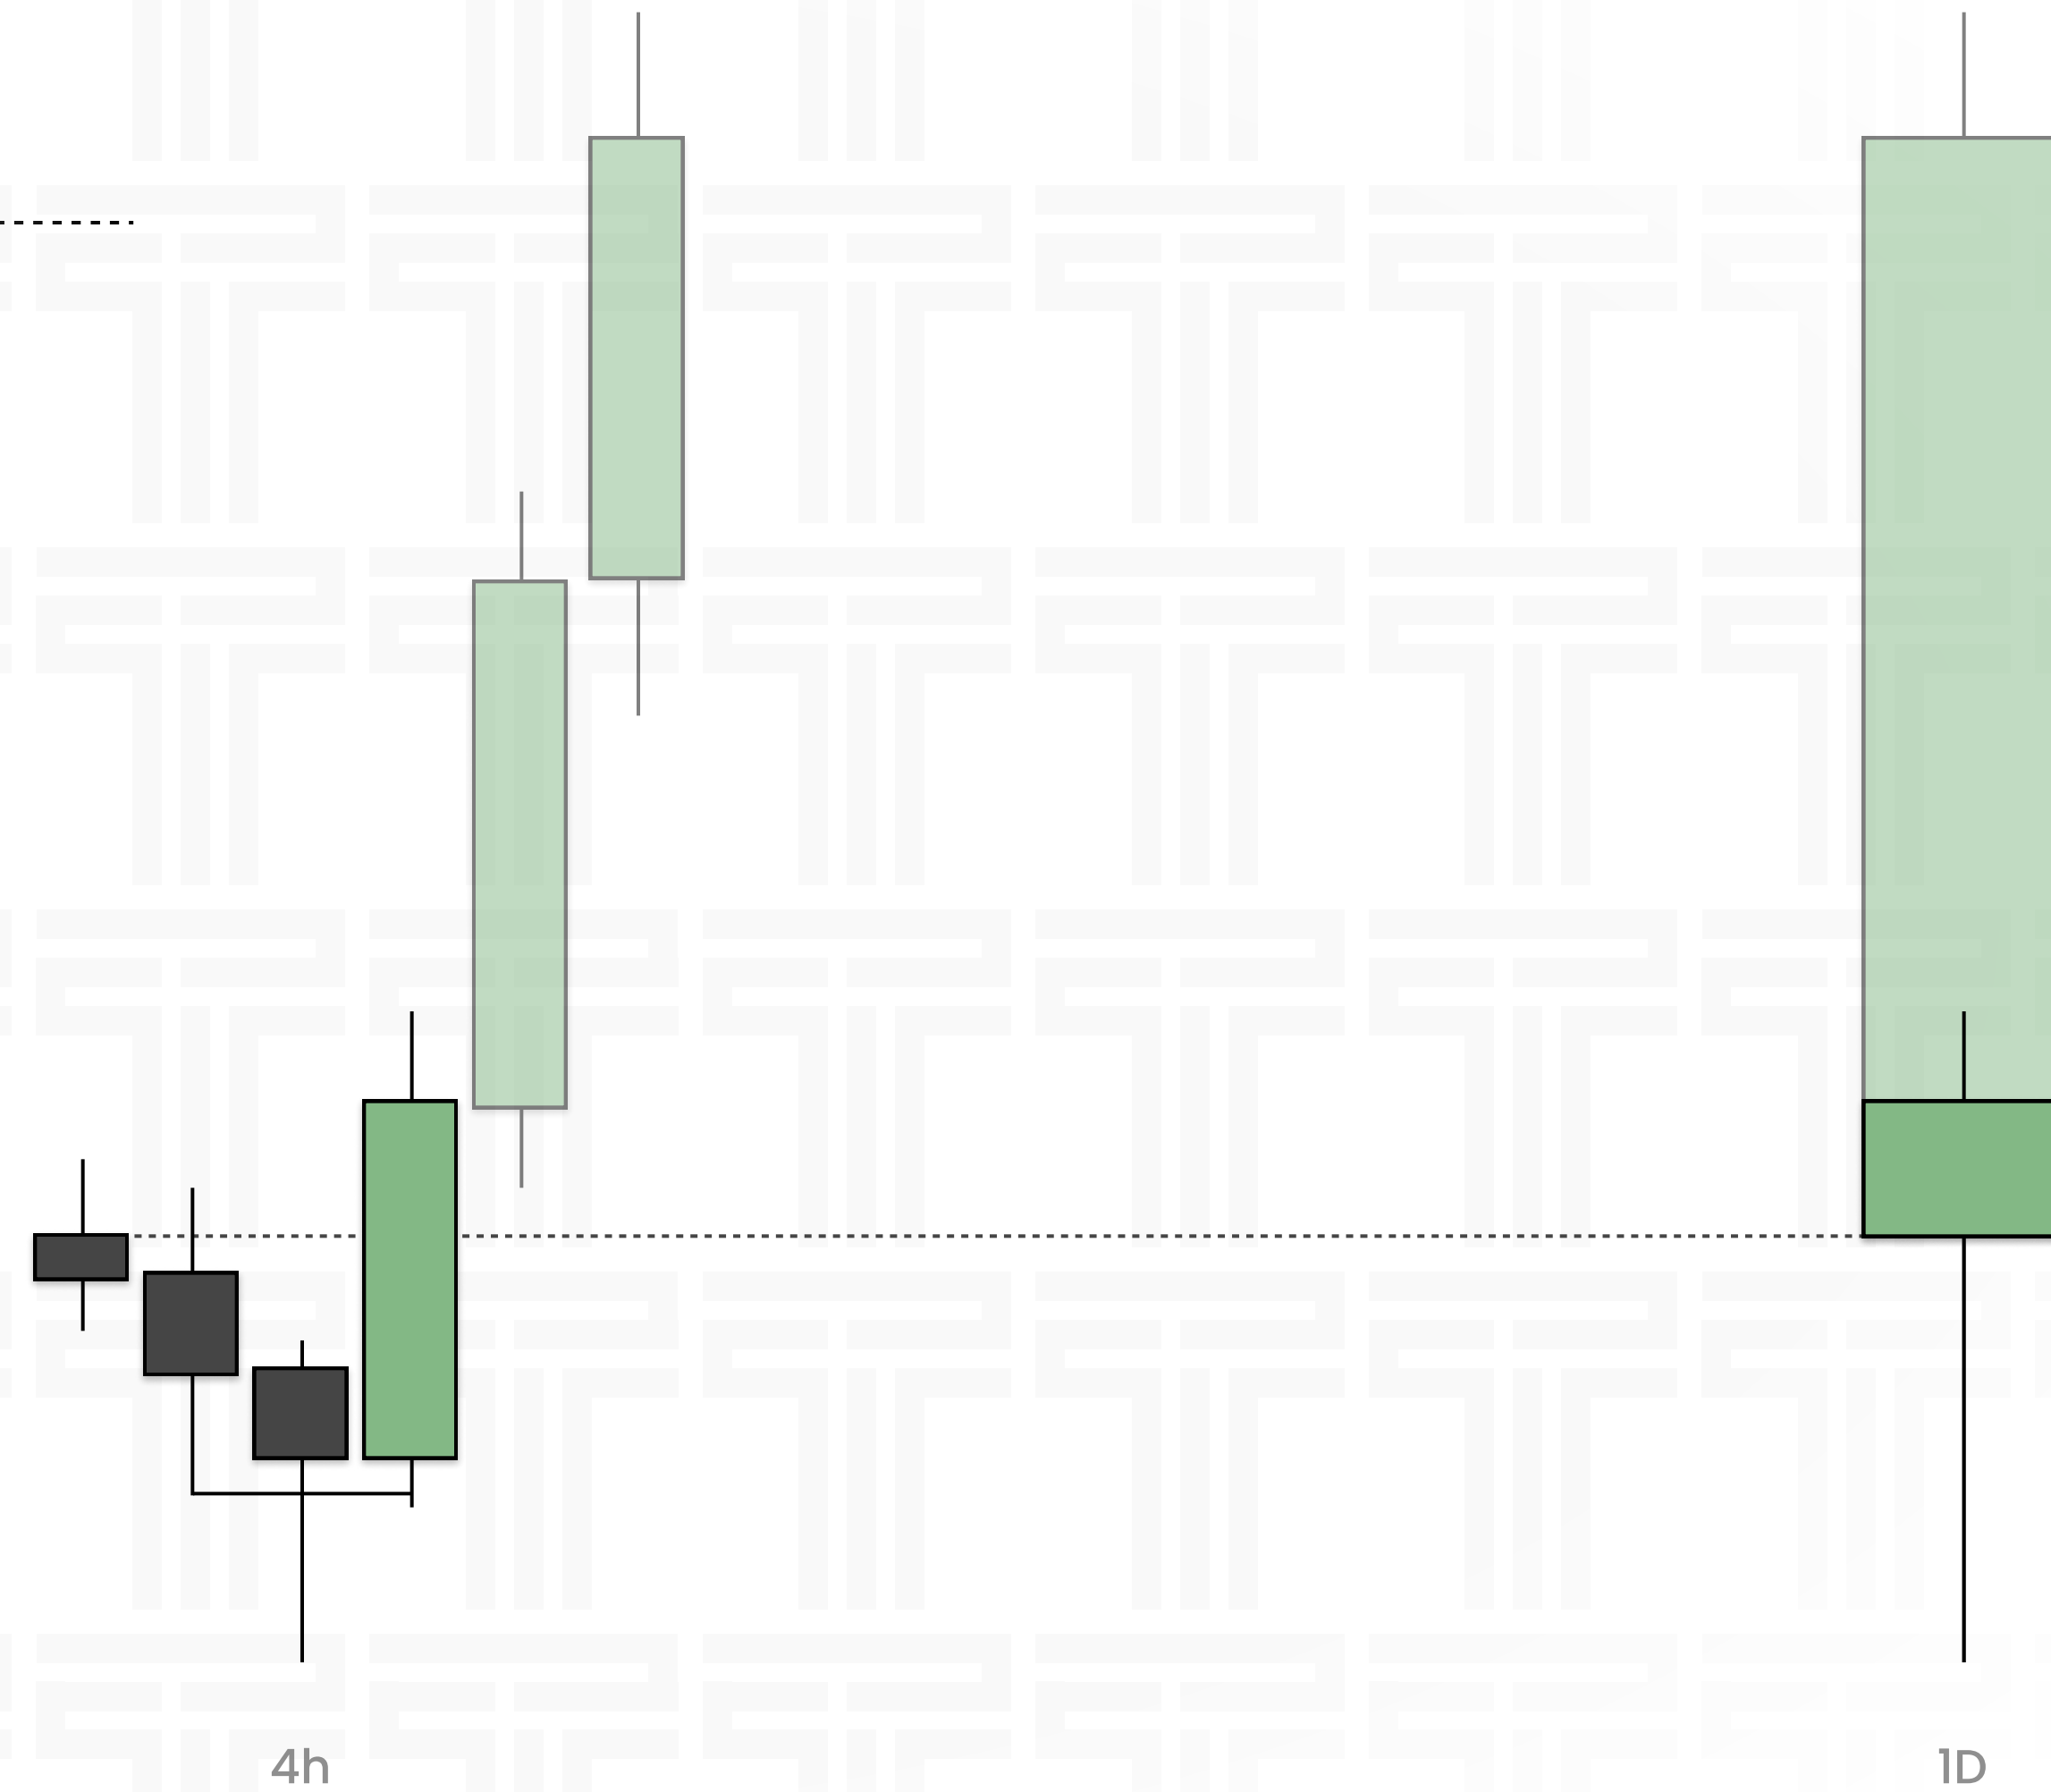

London forming the high or low of day

✓ m15 / m30 CISD

New York Reversal

New York forming the high or low of day

✓ m5 / m15 CISD

Closures

Daily Wick

4h Closure

Asia / London / New York

- ✓ POI preferred, not required
- ✓ C2 / C3 Closure

Daily Wick

1h Closure
New York

- ✓ POI required
- ✓ C2 / C3 Closure

Additional Resources

 [Mentorship](#)

 [Indicator](#)