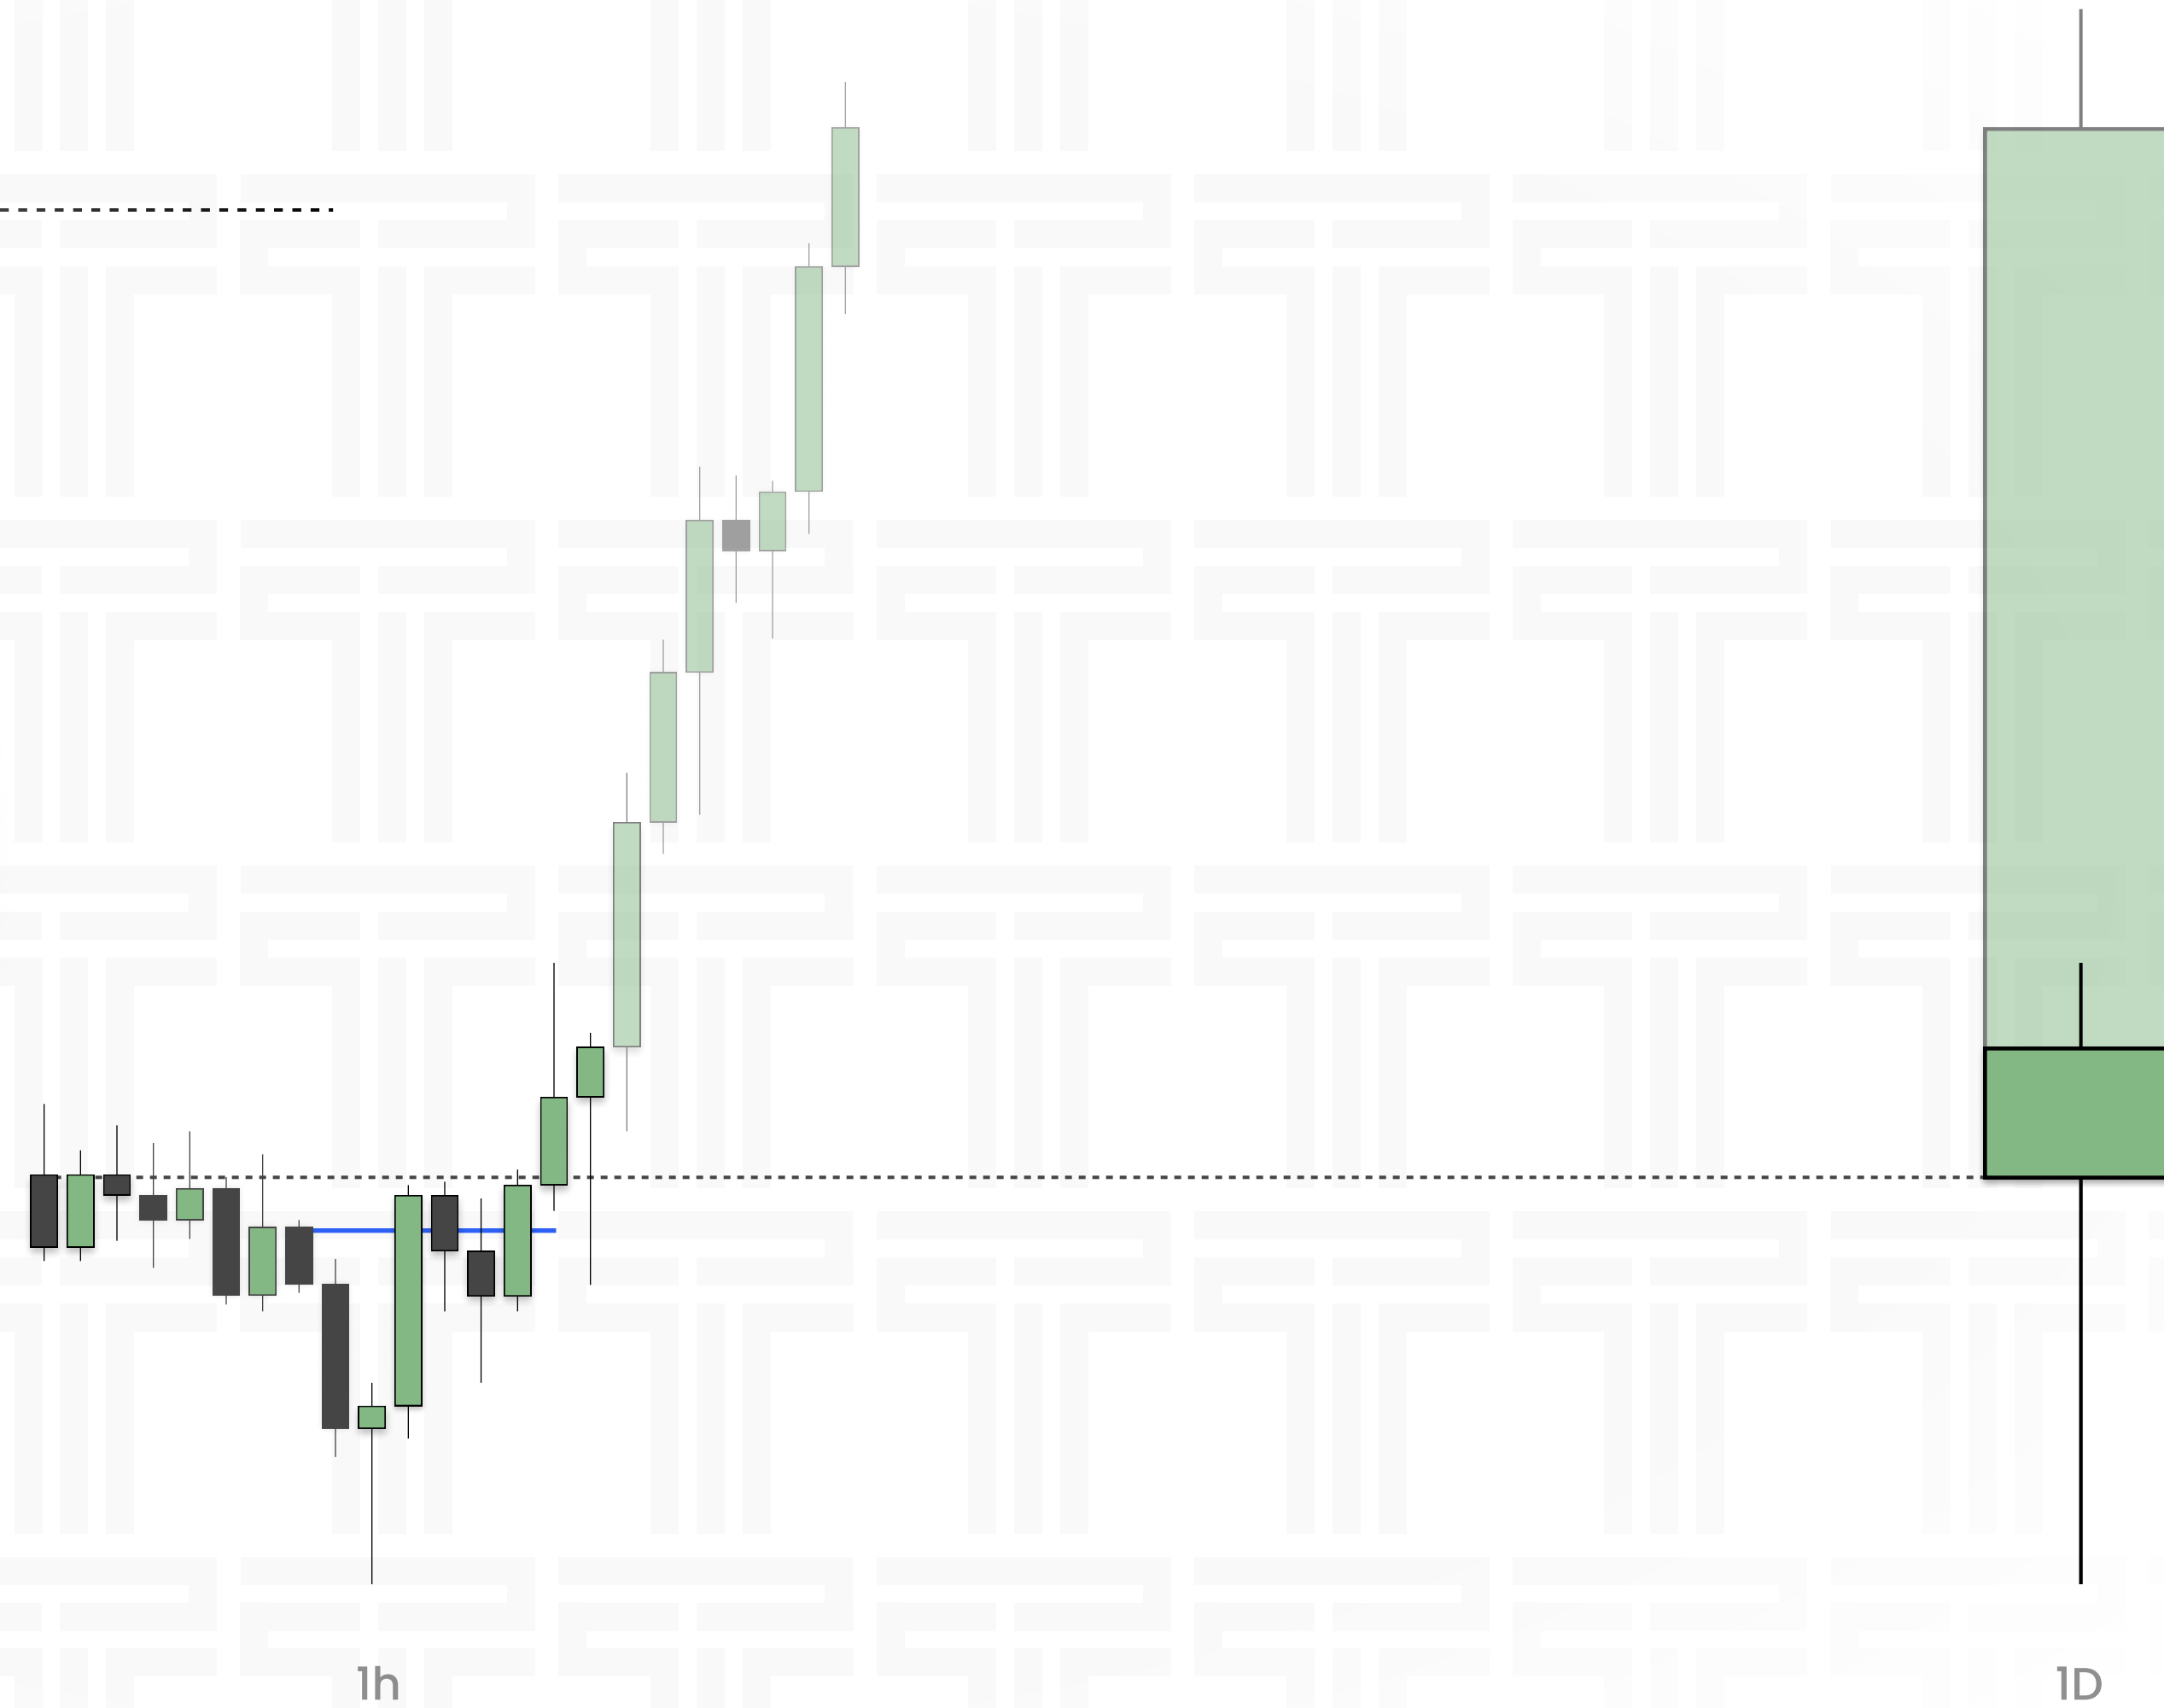

Asia / London / New York

- ✓ POI preferred, not required
- ✓ C2 / C3 Closure

Daily Wick

1h Closure
New York

- ✓ POI required
- ✓ C2 / C3 Closure

Additional Resources

 [Mentorship](#)

 [Indicator](#)